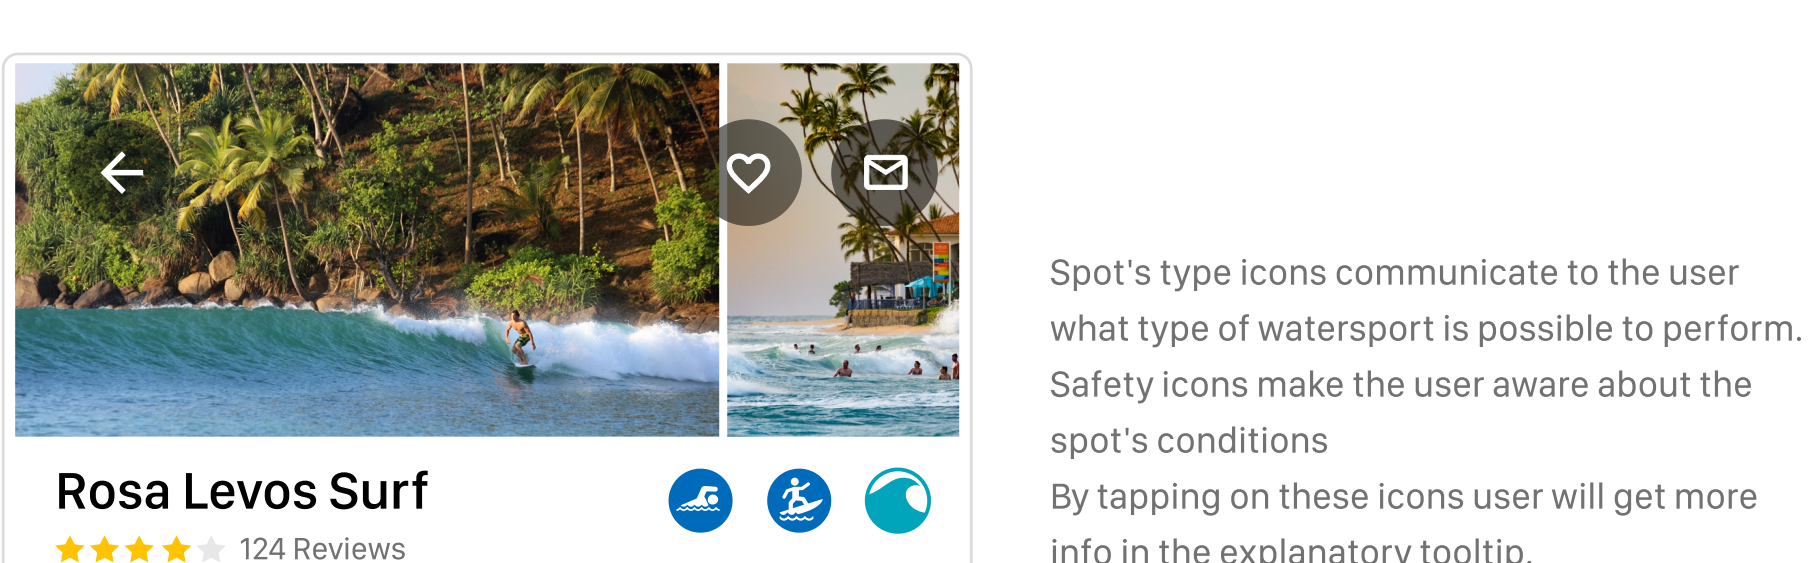

01. Color Palette

Background colors

Icons and typography

UI elements and illustrations

02. Typography

Aa

SF Display Compact

Aa

SF Display Compact Medium

Aa

SF Display Compact Semibold

Header 1

SF Display Compact, 32 pt

Body text 1

SF Display Compact, 20 pt
Line spacing 24 pt
Character spacing 0 pt

Textual link

SF Display Compact, 16 pt

Header 1

Lorem ipsum, or lipsum as it is sometimes known.
[Textual link >>](#)

Header 1

Lorem ipsum, or lipsum as it is sometimes known.

Body text 1

Header 2

SF Display Compact Medium, 20 pt
Line spacing 24 pt
Character spacing 0 pt

Body text 2

SF Display Compact, 14 pt
Line spacing 18 pt
Character spacing 0 pt

Body text 3

SF Display Compact, 12 pt

Header 2

Header 3 Header 3 Heade

Header 4 Header 4 He

Header 3

SF Display Compact Semibold, 16 pt

Header 4

SF Display Compact Semibold, 14 pt

03. Iconography

04. UI Elements

Call to action (CTA) buttons

Primary CTA buttons

Secondary CTA buttons

Filter chips

05. Design Language

Wavely uses 12 grid system

06. Tone of Voice

Copy / language guidelines

The language in 'Wavely' is

- Friendly and conventional;
- Open and encouraging;
- Informative;
- Inspiring to explore;
- Using Unicode emojis.

Mascot and personality.

'Wavely' produces friendly and encouraging environment. A sea star mascot Zoe acts as a cheerful guide throughout the app.

07. Accessibility

Entire user interface of 'Wavely' should meet WCAG AA contrast standard.

<https://webaim.org/resources/contrastchecker/>