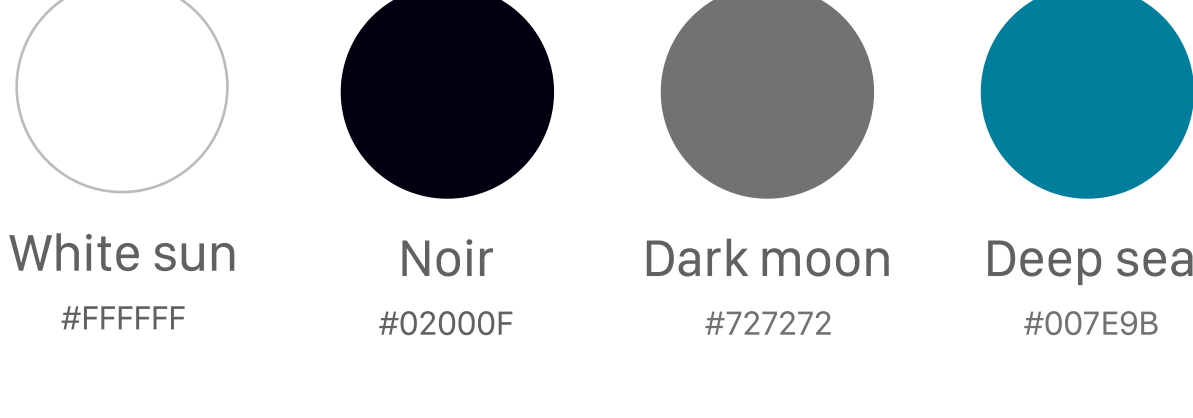

Icons and typography