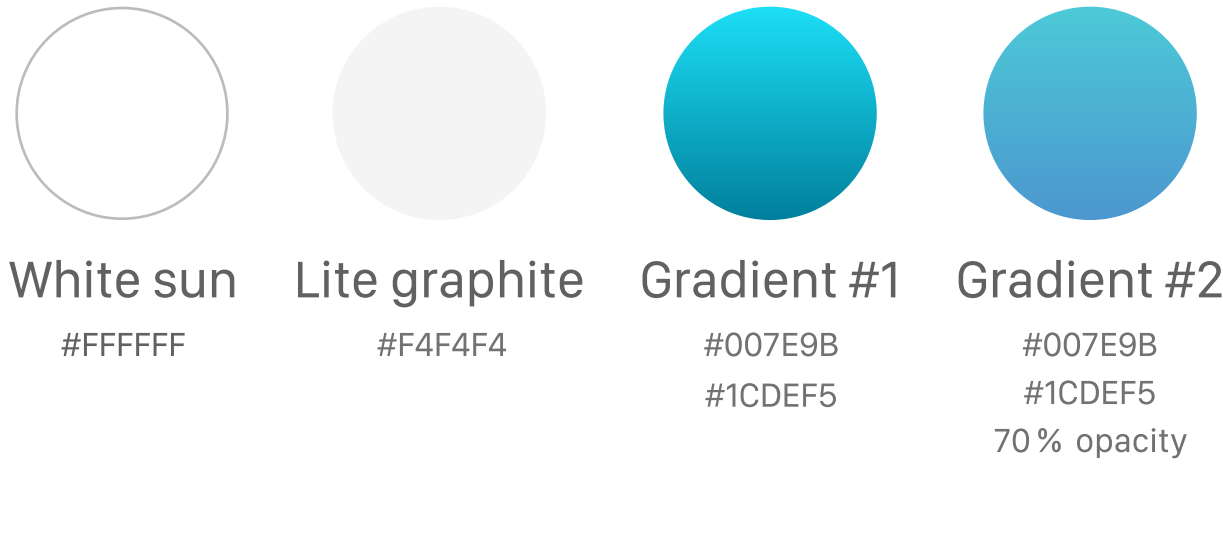

01. Color Palette

Background colors