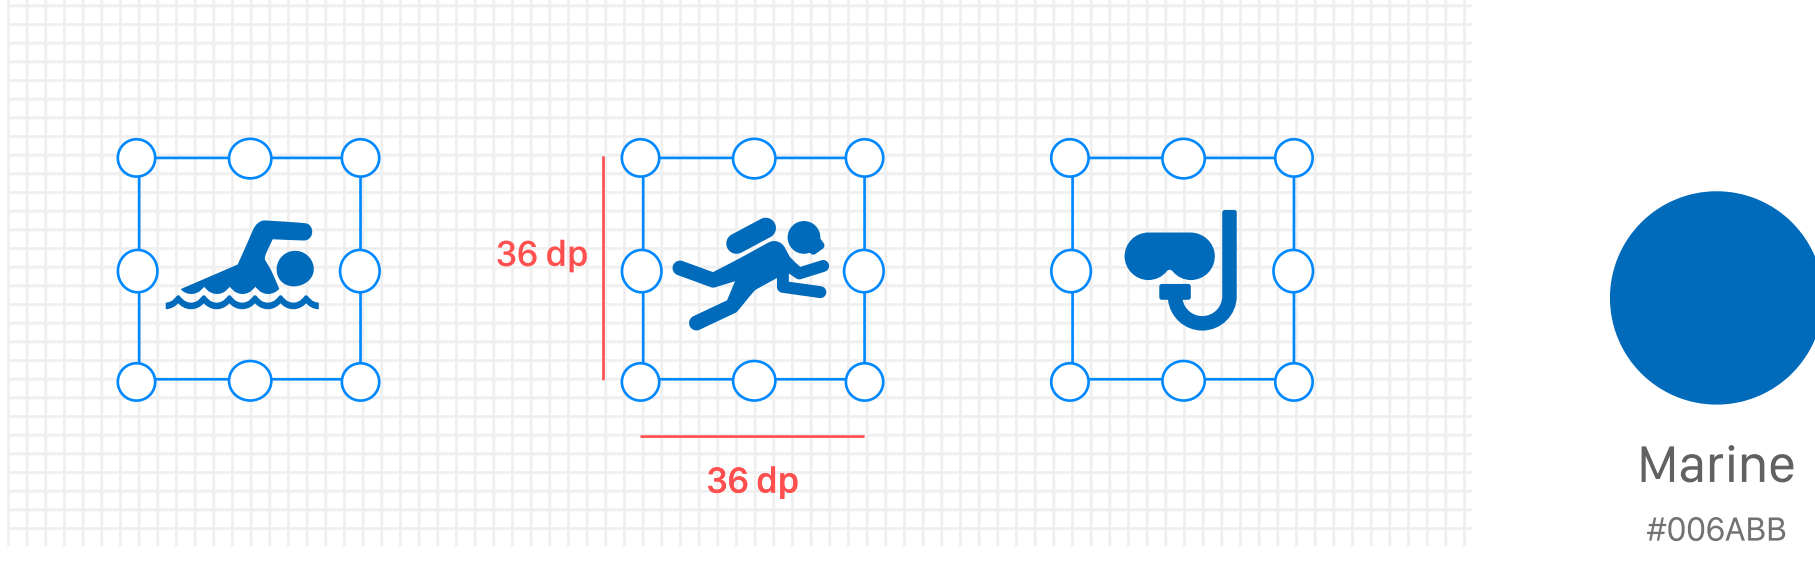

Marine #006A8B