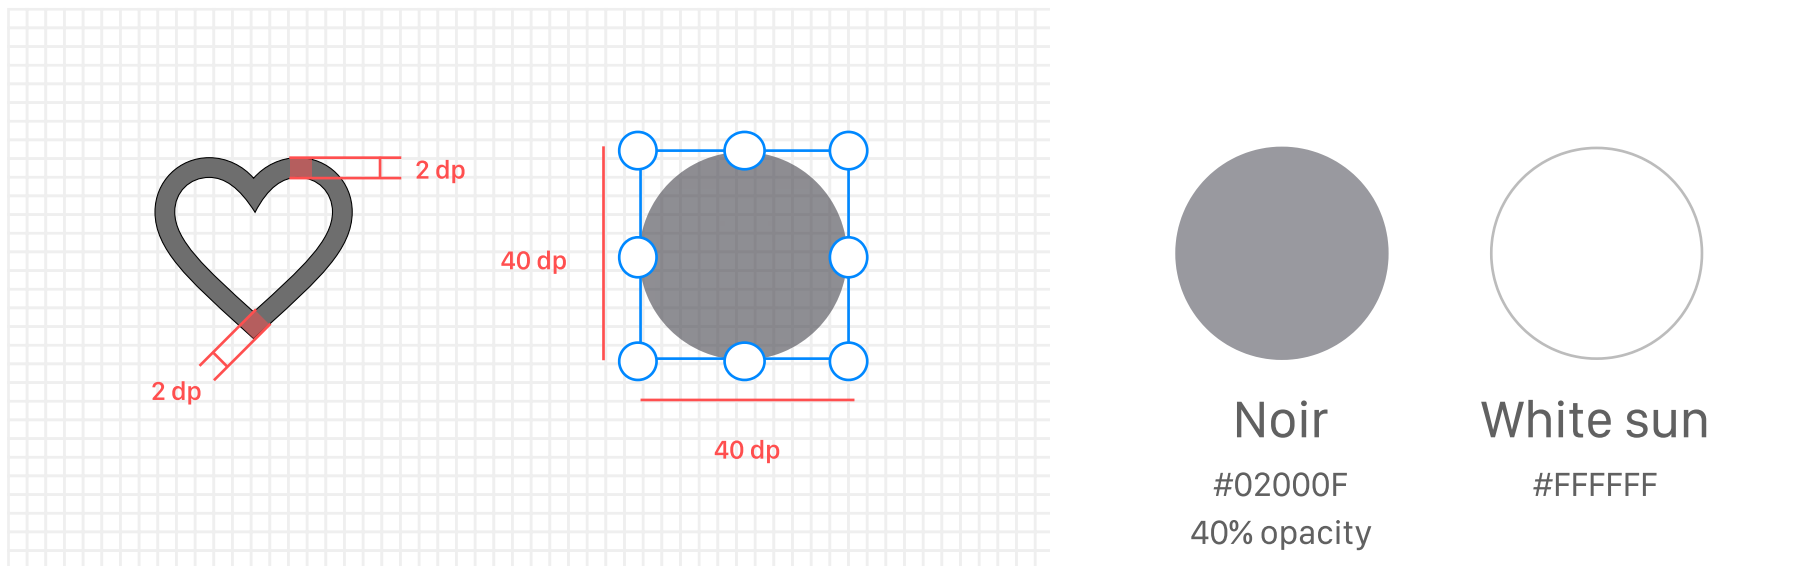

Noir #02000F 40% opacity

White sun #FFFFFF