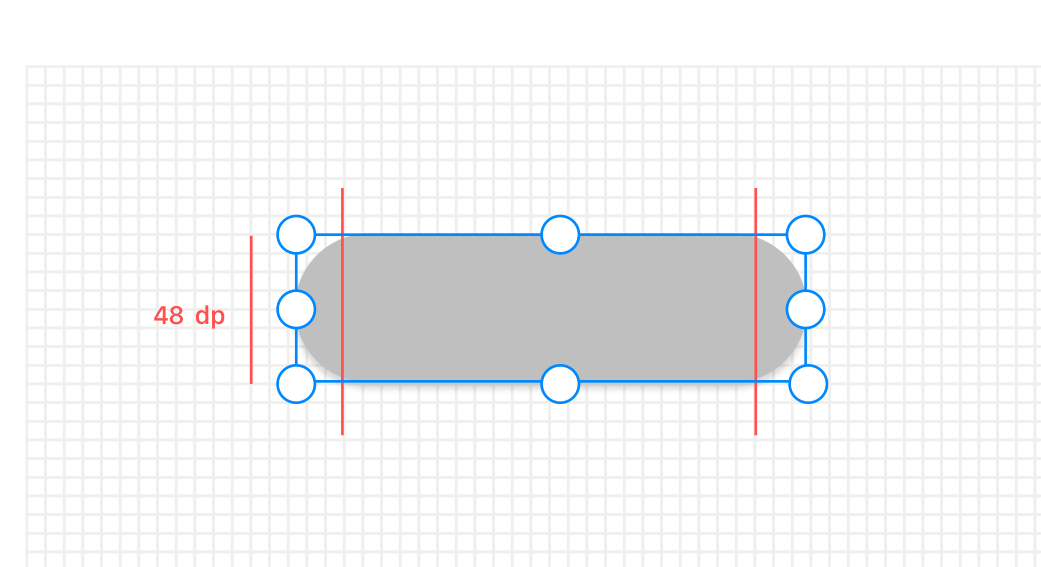

All buttons have rounded corners