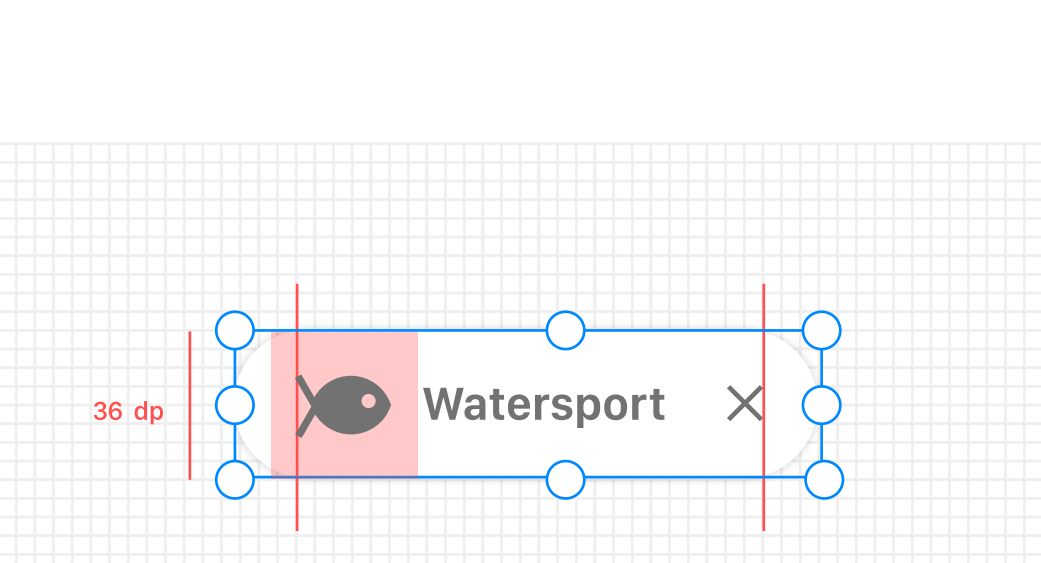

Filter chips

All filter chips have rounded corners