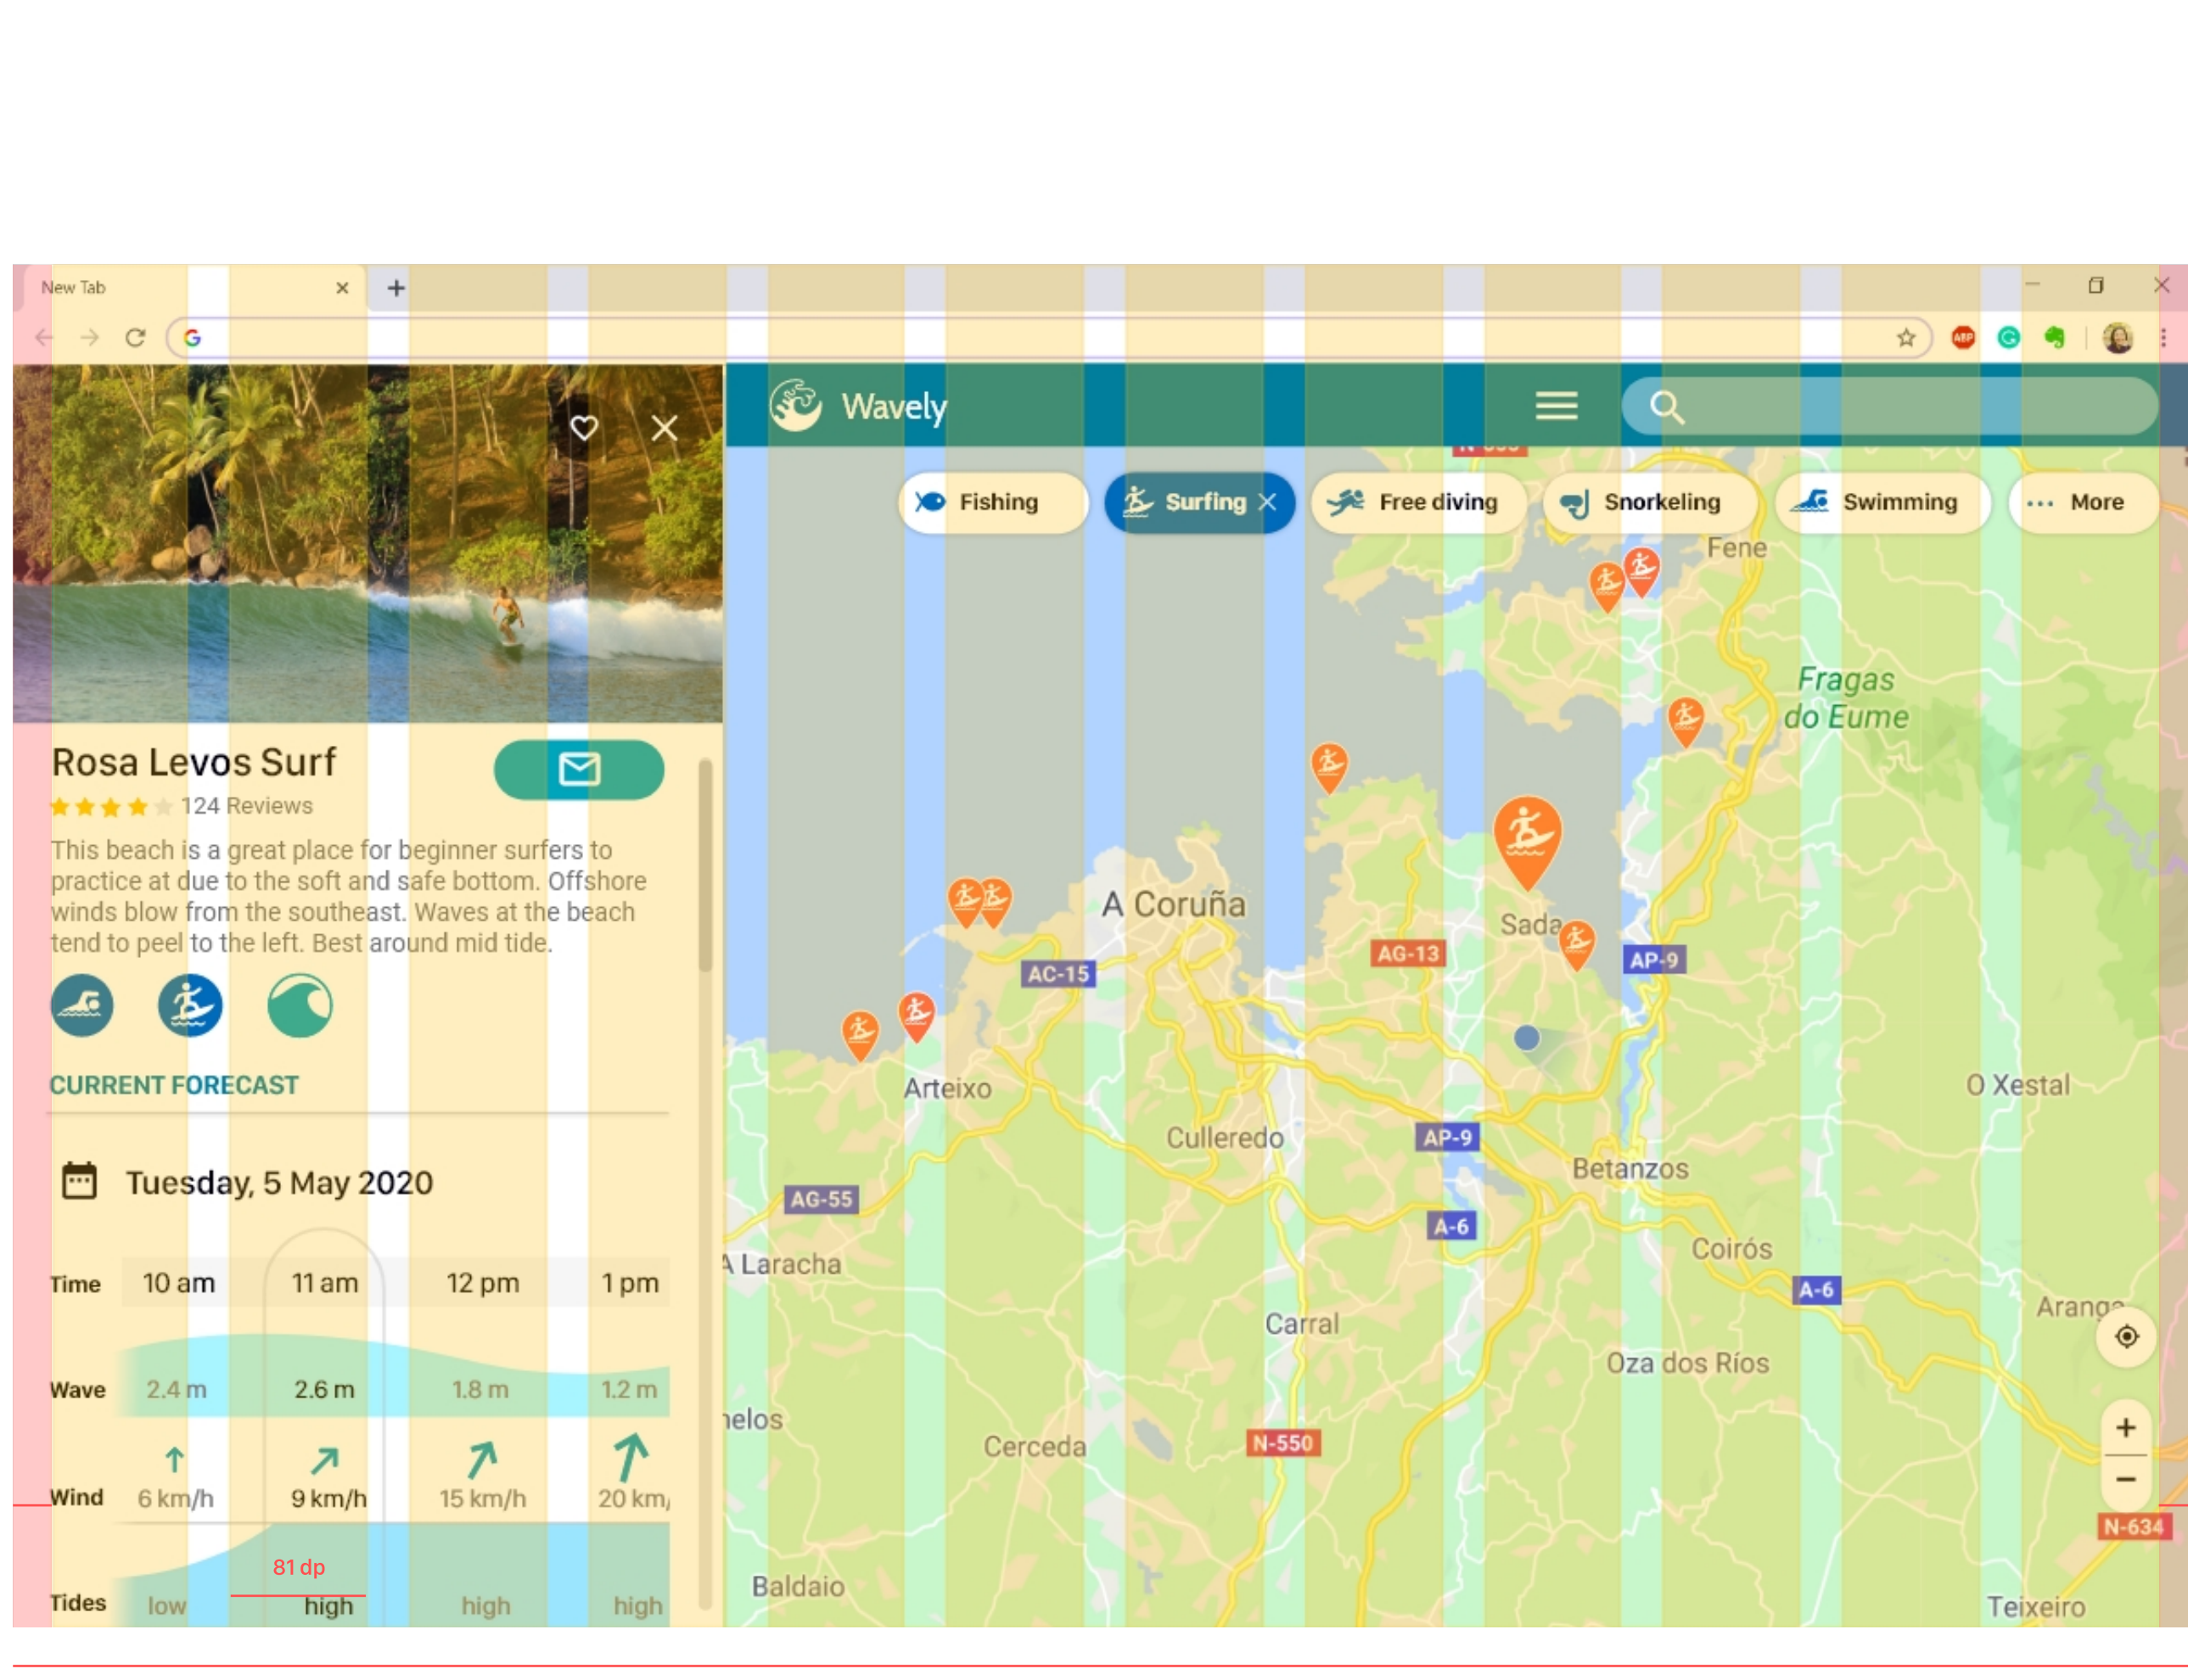

05. Design Language

Wavely uses 12 grid system

06. Tone of Voice

Copy / language guidelines

The language in 'Wavely' is

- Friendly and conventional;
- Open and encouraging;
- Informative;
- Inspiring to explore;
- Using Unicode emojis.

Mascot and personality.

'Wavely' produces friendly and encouraging environment. A sea star mascot Zoe acts as a cheerful guide throughout the app.

07. Accessibility

Entire user interface of 'Wavely' should meet WCAG AA contrast standard.

<https://webaim.org/resources/contrastchecker/>