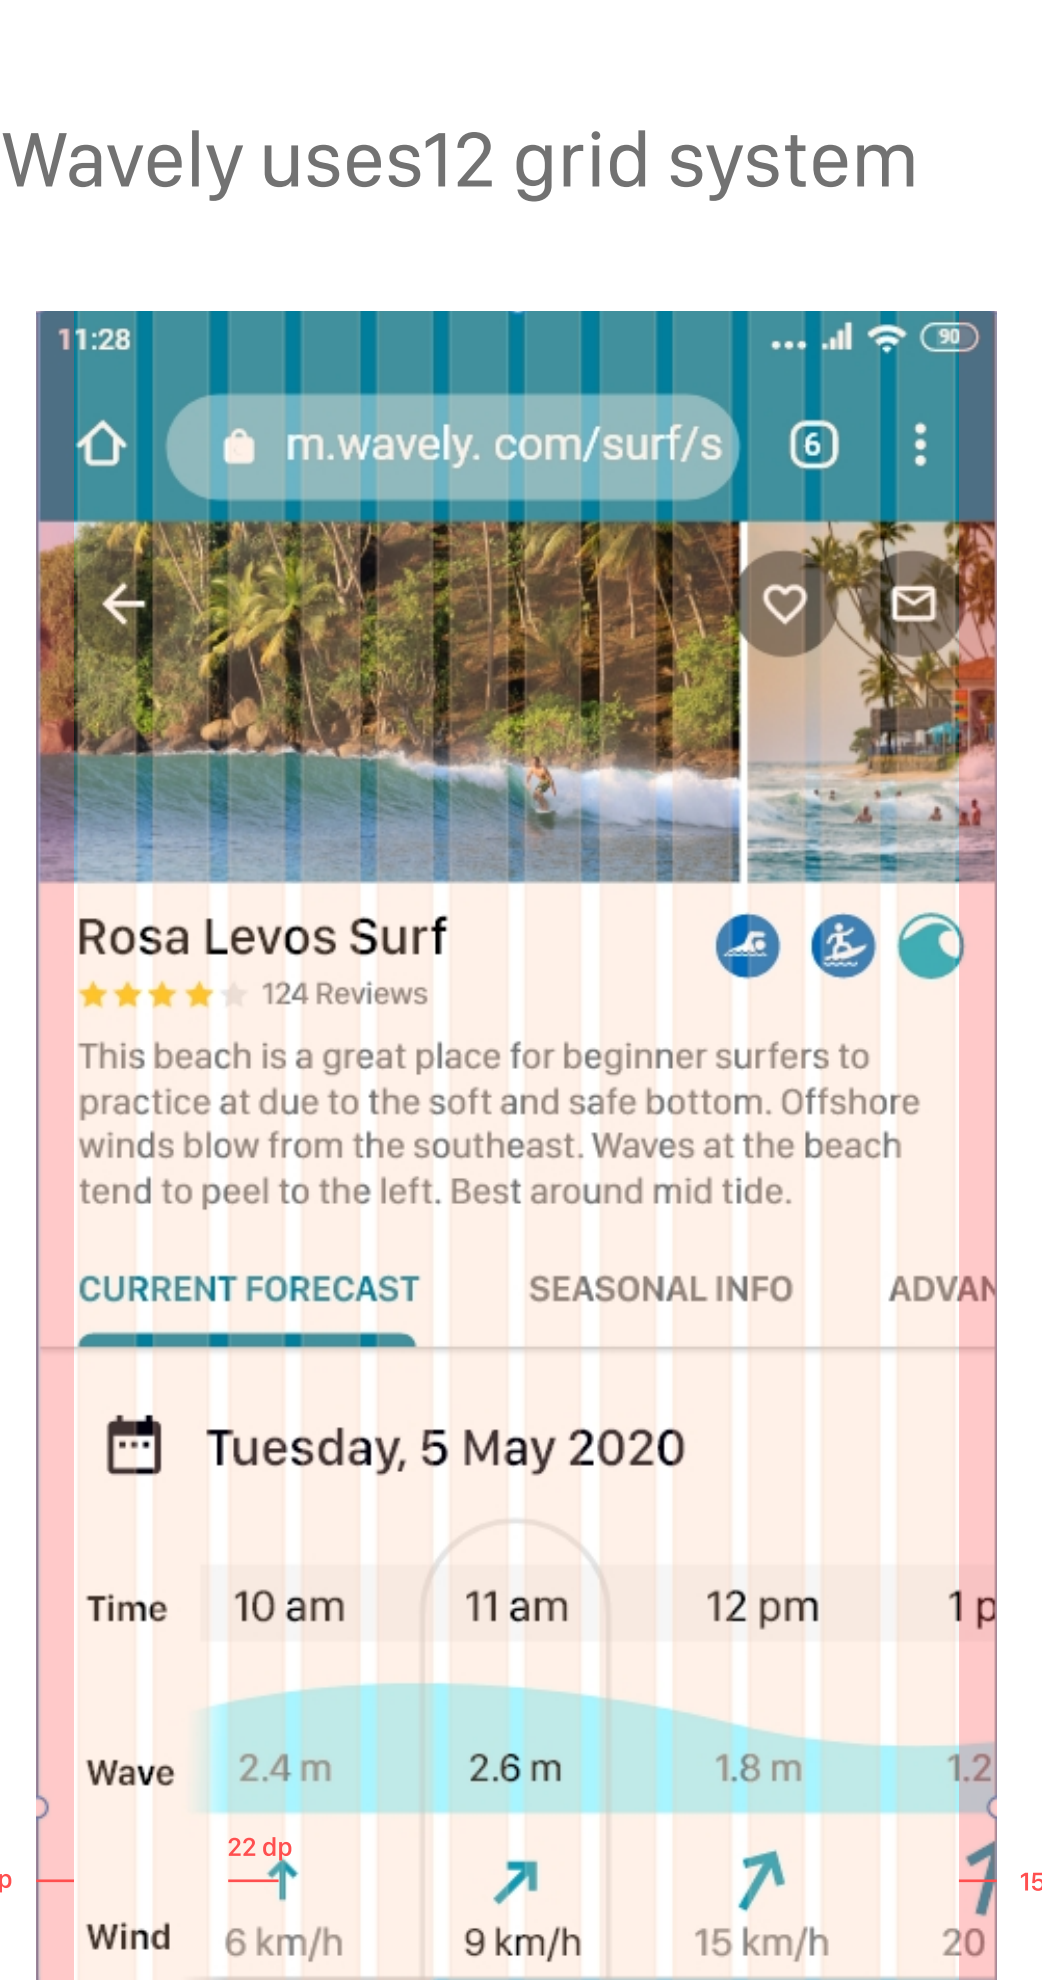

05. Design Language

Wavely uses 12 grid system